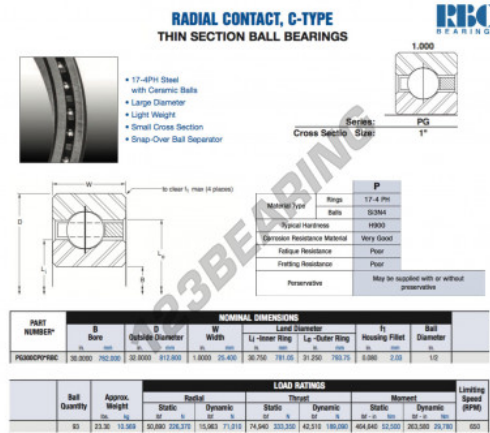

Deep groove ball bearing single row PG300-CP0-RBC - PG300-CP0-RBC

<https://www.123bearing.co.uk/bearing-housing/deep-groove-bearing/single-row/pg300-cp0-rbc>

PRODUCT FEATURES

Brand	RBC
N° Ean13	3663952544106
Inside diameter	762 mm
Outside diameter	812.8 mm
Thickness	25.4 mm
Weight	10569 g
Packaging	1