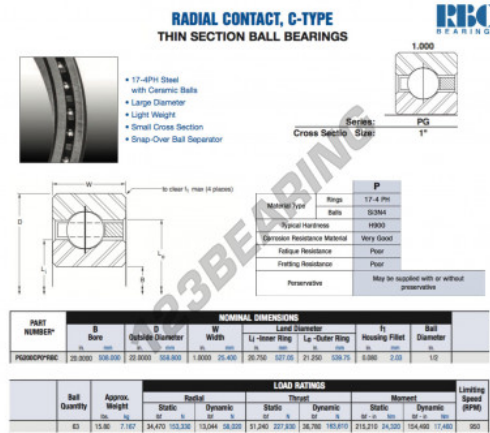

## Deep groove ball bearing single row PG200-CP0-RBC - PG200-CP0-RBC

<https://www.123bearing.co.uk/bearing-housing/deep-groove-bearing/single-row/pg200-cp0-rbc>

### PRODUCT FEATURES

Brand	RBC
N° Ean13	3663952544021
Inside diameter	508 mm
Outside diameter	558.8 mm
Thickness	25.4 mm
Weight	7167 g
Packaging	1

[contact@123bearing.co.uk](mailto:contact@123bearing.co.uk)