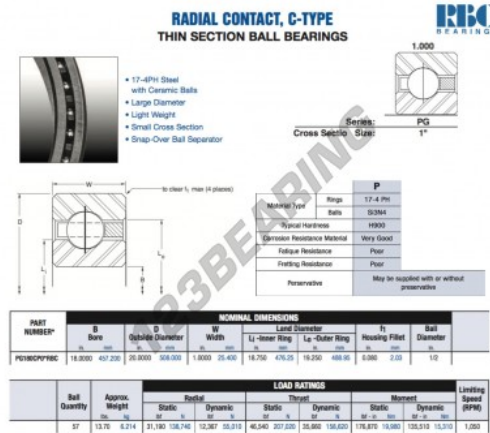

## Deep groove ball bearing single row PG180-CP0-RBC - PG180-CP0-RBC

<https://www.123bearing.co.uk/bearing-housing/deep-groove-bearing/single-row/pg180-cp0-rbc>

### PRODUCT FEATURES

Brand	RBC
N° Ean13	3663952543970
Inside diameter	457.2 mm
Inside diameter	18" inch
Outside diameter	508 mm
Outside diameter	20" inch
Thickness	25.4 mm
Thickness	1" inch
Weight	6214 g
Packaging	1