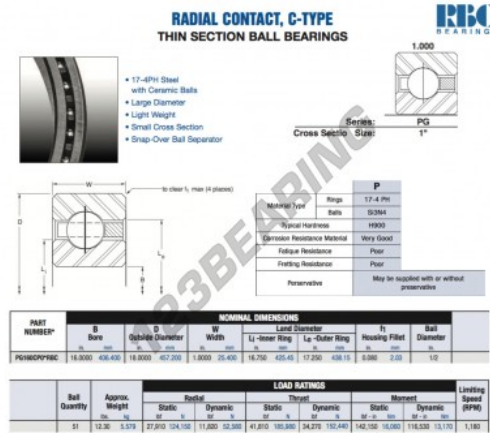

## Deep groove ball bearing single row PG160-CP0-RBC - PG160-CP0-RBC

<https://www.123bearing.co.uk/bearing-housing/deep-groove-bearing/single-row/pg160-cp0-rbc>

## PRODUCT FEATURES

Brand	RBC
N° Ean13	3663952543925
Inside diameter	406.4 mm
Outside diameter	457.2 mm
Thickness	25.4 mm
Weight	5579 g
Packaging	1

[contact@123bearing.co.uk](mailto:contact@123bearing.co.uk)