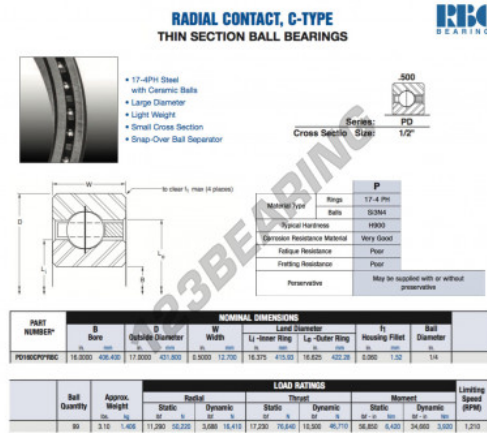

Deep groove ball bearing single row PD160-CP0-RBC - PD160-CP0-RBC

<https://www.123bearing.co.uk/bearing-housing/deep-groove-bearing/single-row/pd160-cp0-rbc>

PRODUCT FEATURES

Brand	RBC
N° Ean13	3663952543901
Inside diameter	406.4 mm
Outside diameter	431.8 mm
Thickness	12.7 mm
Weight	1406 g
Packaging	1