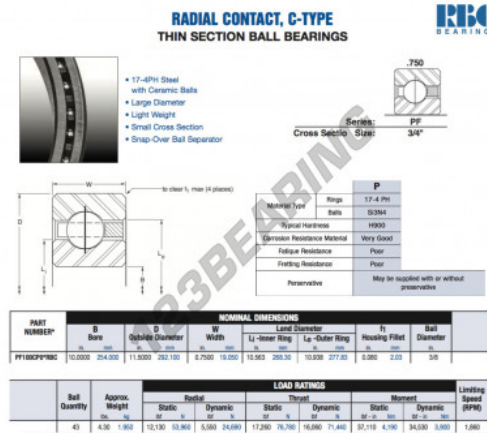

Deep groove ball bearing single row PF100-CP0-RBC - PF100-CP0-RBC

<https://www.123bearing.co.uk/bearing-housing/deep-groove-bearing/single-row/pf100-cp0-rbc>

PRODUCT FEATURES

| | |
|------------------|---------------|
| Brand | RBC |
| N° Ean13 | 3663952543697 |
| Inside diameter | 254 mm |
| Outside diameter | 292.1 mm |
| Thickness | 19.05 mm |
| Weight | 1950 g |
| Packaging | 1 |