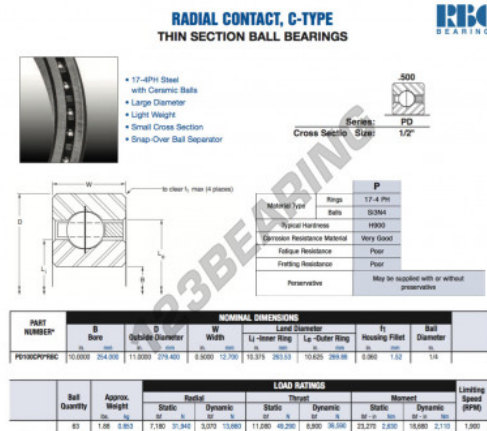

Deep groove ball bearing single row PD100-CP0-RBC - PD100-CP0-RBC

<https://www.123bearing.co.uk/bearing-housing/deep-groove-bearing/single-row/pd100-cp0-rbc>

PRODUCT FEATURES

Brand	RBC
N° Ean13	3663952543680
Inside diameter	254 mm
Outside diameter	279.4 mm
Thickness	12.7 mm
Weight	853 g
Packaging	1