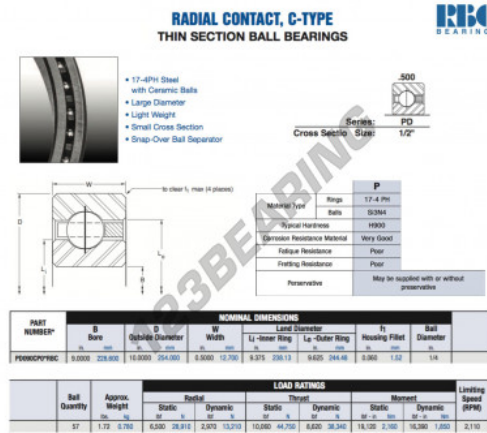

Deep groove ball bearing single row PD090-CP0-RBC - PD090-CP0-RBC

<https://www.123bearing.co.uk/bearing-housing/deep-groove-bearing/single-row/pd090-cp0-rbc>

PRODUCT FEATURES

Brand	RBC
N° Ean13	3663952543628
Inside diameter	228.6 mm
Inside diameter	9" inch
Outside diameter	254 mm
Outside diameter	10" inch
Thickness	12.7 mm
Thickness	1/2" inch
Weight	780 g
Packaging	1