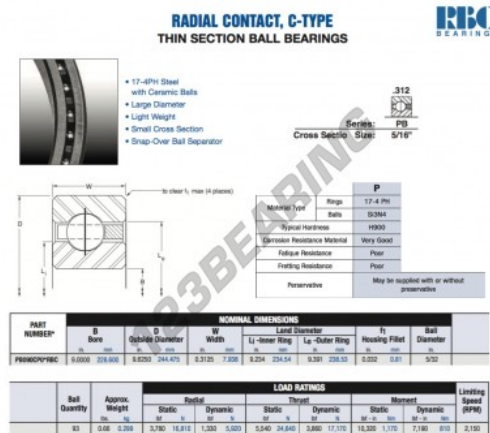

Deep groove ball bearing single row PB090-CP0-RBC - PB090-CP0-RBC

<https://www.123bearing.co.uk/bearing-housing/deep-groove-bearing/single-row/pb090-cp0-rbc>

PRODUCT FEATURES

Brand	RBC
N° Ean13	3663952543604
Inside diameter	228.6 mm
Outside diameter	244.475 mm
Thickness	7.938 mm
Weight	299 g
Packaging	1