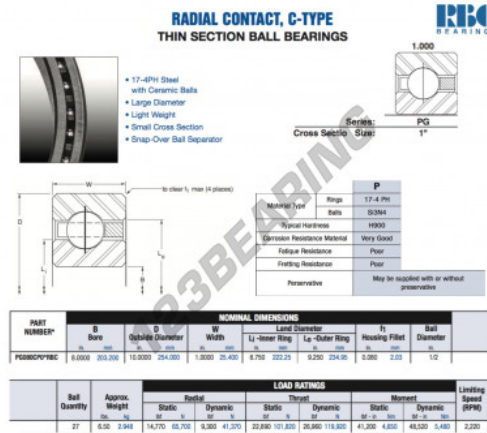

Deep groove ball bearing single row PG080-CP0-RBC - PG080-CP0-RBC

<https://www.123bearing.co.uk/bearing-housing/deep-groove-bearing/single-row/pg080-cp0-rbc>

PRODUCT FEATURES

Brand	RBC
N° Ean13	3663952543581
Inside diameter	203.2 mm
Outside diameter	254 mm
Thickness	25.4 mm
Weight	2948 g
Packaging	1