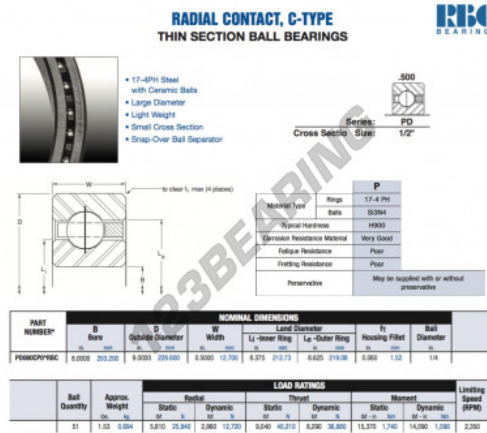

Deep groove ball bearing single row PD080-CP0-RBC - PD080-CP0-RBC

<https://www.123bearing.co.uk/bearing-housing/deep-groove-bearing/single-row/pd080-cp0-rbc>

PRODUCT FEATURES

Brand	RBC
N° Ean13	3663952543567
Inside diameter	203.2 mm
Outside diameter	228.6 mm
Thickness	12.7 mm
Weight	694 g
Packaging	1