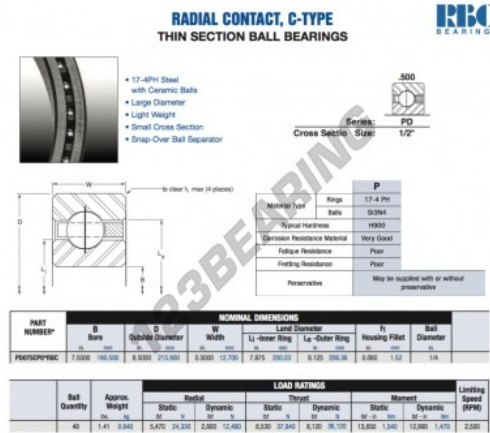

Deep groove ball bearing single row PD075-CP0-RBC - PD075-CP0-RBC

<https://www.123bearing.co.uk/bearing-housing/deep-groove-bearing/single-row/pd075-cp0-rbc>

PRODUCT FEATURES

| | |
|------------------|---------------|
| Brand | RBC |
| N° Ean13 | 3663952543505 |
| Inside diameter | 190.5 mm |
| Outside diameter | 215.9 mm |
| Thickness | 12.7 mm |
| Weight | 640 g |
| Packaging | 1 |