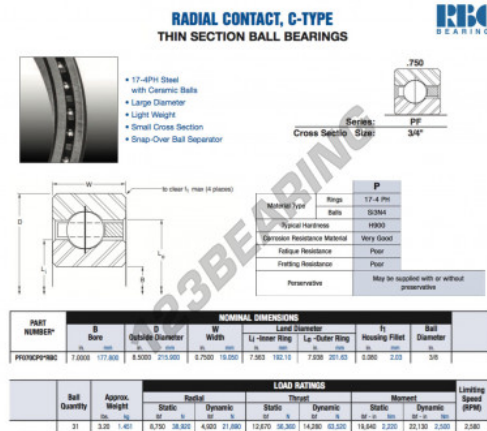

Deep groove ball bearing single row PF070-CP0-RBC - PF070-CP0-RBC

<https://www.123bearing.co.uk/bearing-housing/deep-groove-bearing/single-row/pf070-cp0-rbc>

PRODUCT FEATURES

Brand	RBC
N° Ean13	3663952543451
Inside diameter	177.8 mm
Inside diameter	7" inch
Outside diameter	215.9 mm
Outside diameter	8 1/2" inch
Thickness	19.05 mm
Thickness	3/4" inch
Weight	1451 g
Packaging	1