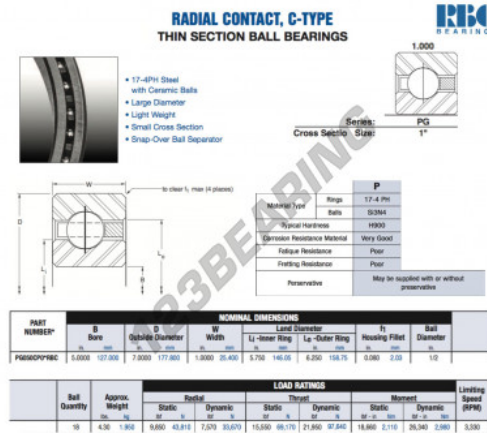

Deep groove ball bearing single row PG050-CP0-RBC - PG050-CP0-RBC

<https://www.123bearing.co.uk/bearing-housing/deep-groove-bearing/single-row/pg050-cp0-rbc>

PRODUCT FEATURES

Brand	RBC
N° Ean13	3663952543215
Inside diameter	127 mm
Outside diameter	177.8 mm
Thickness	25.4 mm
Weight	1950 g
Packaging	1