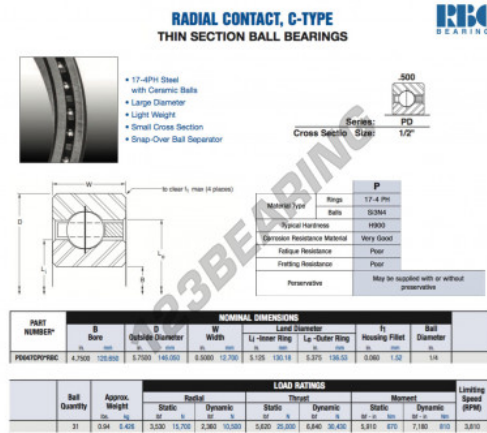

Deep groove ball bearing single row PD047-CP0-RBC - PD047-CP0-RBC

<https://www.123bearing.co.uk/bearing-housing/deep-groove-bearing/single-row/pd047-cp0-rbc>

PRODUCT FEATURES

Brand	RBC
N° Ean13	3663952543130
Inside diameter	120.65 mm
Inside diameter	4 3/4" inch
Outside diameter	146.05 mm
Outside diameter	5 3/4" inch
Thickness	12.7 mm
Thickness	1/2" inch
Weight	426 g
Packaging	1