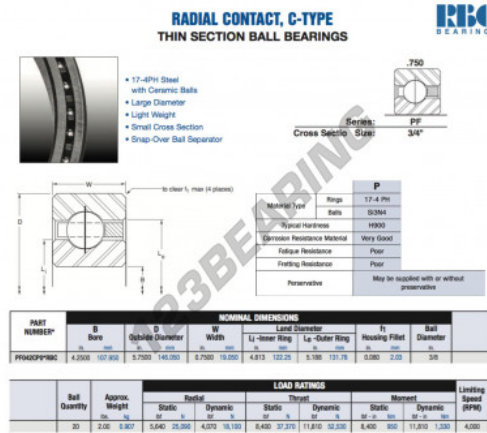

Deep groove ball bearing single row PF042-CP0-RBC - PF042-CP0-RBC

<https://www.123bearing.co.uk/bearing-housing/deep-groove-bearing/single-row/pf042-cp0-rbc>

PRODUCT FEATURES

Brand	RBC
N° Ean13	3663952543024
Inside diameter	107.95 mm
Outside diameter	146.05 mm
Thickness	19.05 mm
Weight	907 g
Packaging	1