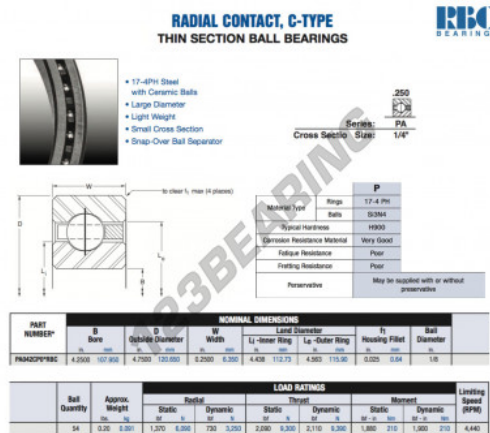

## Deep groove ball bearing single row PA042-CP0-RBC - PA042-CP0-RBC

<https://www.123bearing.co.uk/bearing-housing/deep-groove-bearing/single-row/pa042-cp0-rbc>

### PRODUCT FEATURES

Brand	RBC
N° Ean13	3663952542980
Inside diameter	107.95 mm
Outside diameter	120.65 mm
Thickness	6.35 mm
Weight	91 g
Packaging	1

[contact@123bearing.co.uk](mailto:contact@123bearing.co.uk)