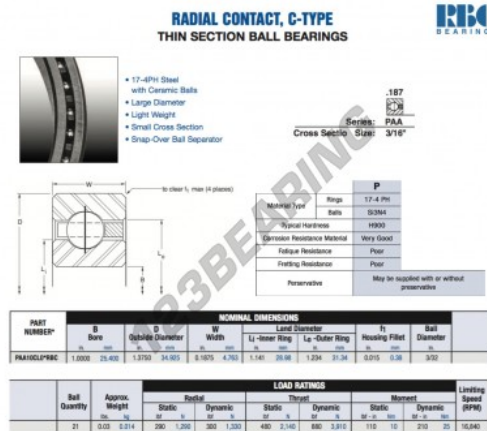

Deep groove ball bearing single row PAA10-CLO-RBC - PAA10-CLO-RBC

<https://www.123bearing.co.uk/bearing-housing/deep-groove-bearing/single-row/paa10-cl0-rbc>

PRODUCT FEATURES

Brand	RBC
N° Ean13	3663952542805
Inside diameter	25.4 mm
Inside diameter	1" inch
Outside diameter	34.925 mm
Outside diameter	1 3/8" inch
Thickness	4.763 mm
Thickness	3/16" inch
Weight	14 g
Packaging	1