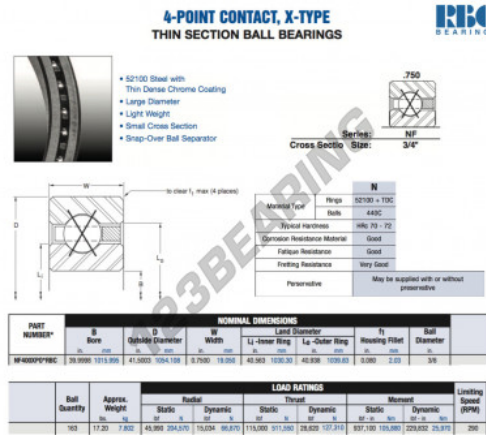

Deep groove ball bearing single row NF400-XP0-RBC - NF400-XP0-RBC

<https://www.123bearing.co.uk/bearing-housing/deep-groove-bearing/single-row/nf400-xp0-rbc>

PRODUCT FEATURES

Brand	RBC
N° Ean13	3663952542782
Inside diameter	1015.995 mm
Outside diameter	1054.108 mm
Thickness	19.05 mm
Weight	7802 g
Packaging	1