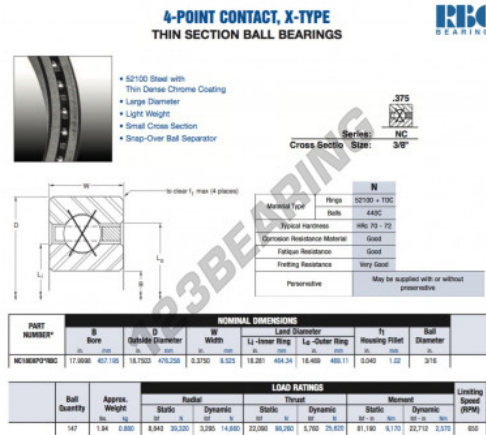

## Deep groove ball bearing single row NC180-XP0-RBC - NC180-XP0-RBC

<https://www.123bearing.co.uk/bearing-housing/deep-groove-bearing/single-row/nc180-xp0-rbc>

### PRODUCT FEATURES

Brand	RBC
N° Ean13	3663952542591
Inside diameter	457.195 mm
Outside diameter	476.258 mm
Thickness	9.525 mm
Weight	880 g
Packaging	1

[contact@123bearing.co.uk](mailto:contact@123bearing.co.uk)