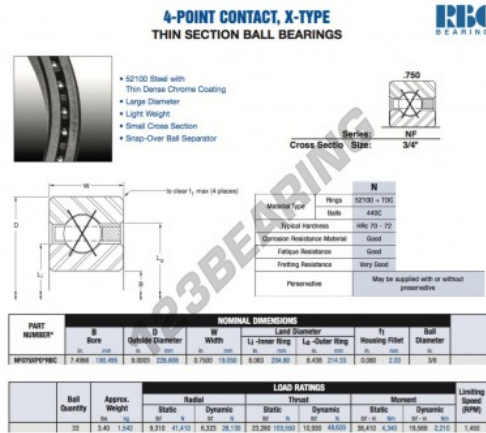

## Deep groove ball bearing single row NF075-XP0-RBC - NF075-XP0-RBC

<https://www.123bearing.co.uk/bearing-housing/deep-groove-bearing/single-row/nf075-xp0-rbc>

### PRODUCT FEATURES

Brand	RBC
N° Ean13	3663952542164
Inside diameter	190.495 mm
Outside diameter	228.608 mm
Thickness	19.05 mm
Weight	1542 g
Packaging	1

[contact@123bearing.co.uk](mailto:contact@123bearing.co.uk)