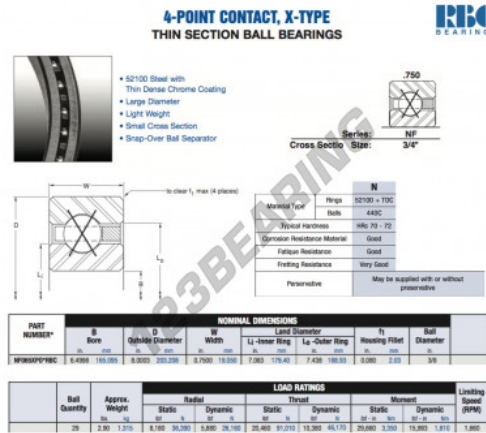

Deep groove ball bearing single row NF065-XP0-RBC - NF065-XP0-RBC

<https://www.123bearing.co.uk/bearing-housing/deep-groove-bearing/single-row/nf065-xp0-rbc>

PRODUCT FEATURES

Brand	RBC
N° Ean13	3663952542041
Inside diameter	165.095 mm
Outside diameter	203.208 mm
Thickness	19.05 mm
Weight	1315 g
Packaging	1