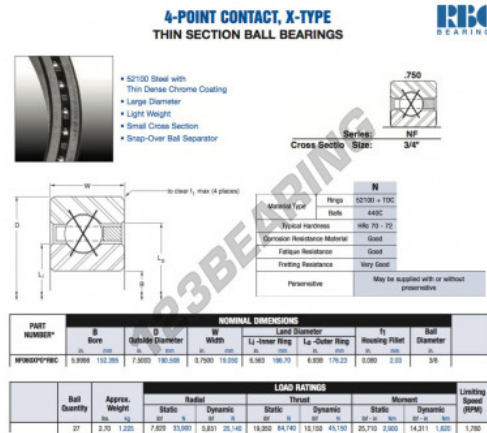

Deep groove ball bearing single row NF060-XP0-RBC - NF060-XP0-RBC

<https://www.123bearing.co.uk/bearing-housing/deep-groove-bearing/single-row/nf060-xp0-rbc>

PRODUCT FEATURES

Brand	RBC
N° Ean13	3663952541983
Inside diameter	152.395 mm
Outside diameter	190.508 mm
Thickness	19.05 mm
Weight	1225 g
Packaging	1