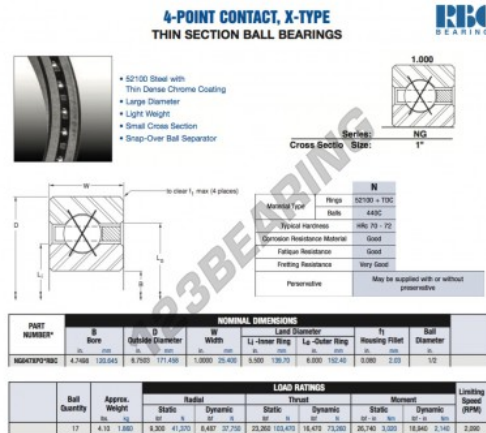

Deep groove ball bearing single row NG047-XP0-RBC - NG047-XP0-RBC

<https://www.123bearing.co.uk/bearing-housing/deep-groove-bearing/single-row/ng047-xp0-rbc>

PRODUCT FEATURES

Brand	RBC
N° Ean13	3663952541792
Inside diameter	120.645 mm
Outside diameter	171.458 mm
Thickness	25.4 mm
Weight	1860 g
Packaging	1