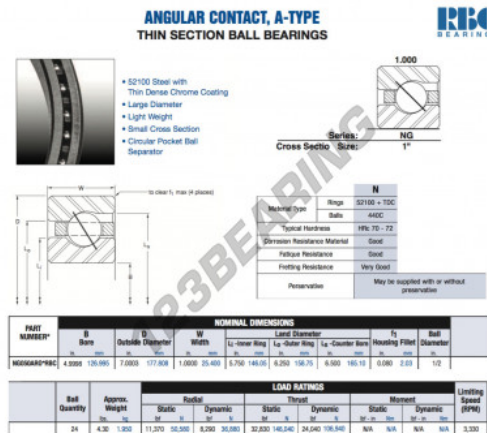

## Deep groove ball bearing single row NG050-AR0-RBC - NG050-AR0-RBC

<https://www.123bearing.co.uk/bearing-housing/deep-groove-bearing/single-row/ng050-ar0-rbc>

## PRODUCT FEATURES

|                  |               |
|------------------|---------------|
| Brand            | RBC           |
| N° Ean13         | 3663952540474 |
| Inside diameter  | 126.995 mm    |
| Outside diameter | 177.808 mm    |
| Thickness        | 25.4 mm       |
| Weight           | 1950 g        |
| Packaging        | 1             |