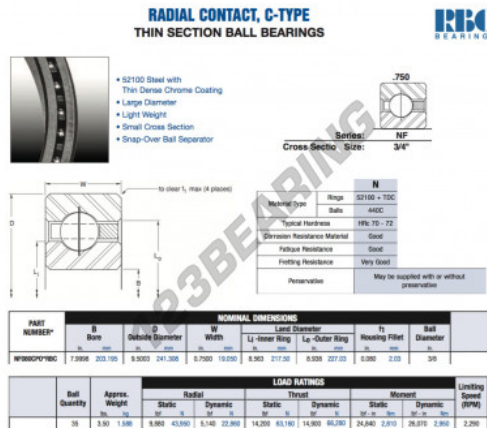

## Deep groove ball bearing single row NF080-CP0-RBC - NF080-CP0-RBC

<https://www.123bearing.co.uk/bearing-housing/deep-groove-bearing/single-row/nf080-cp0-rbc>

### PRODUCT FEATURES

Brand	RBC
N° Ean13	3663952539492
Inside diameter	203.195 mm
Outside diameter	241.308 mm
Thickness	19.05 mm
Weight	1588 g
Packaging	1

[contact@123bearing.co.uk](mailto:contact@123bearing.co.uk)