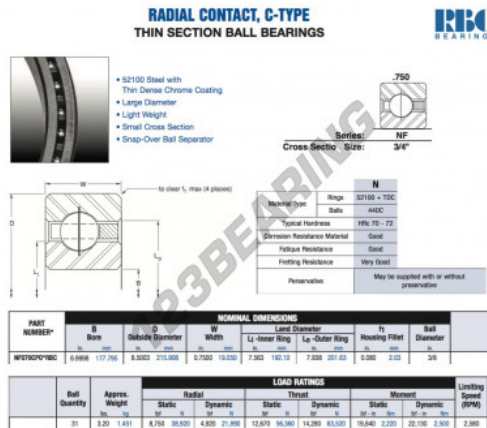

Deep groove ball bearing single row NF070-CP0-RBC - NF070-CP0-RBC

<https://www.123bearing.co.uk/bearing-housing/deep-groove-bearing/single-row/nf070-cp0-rbc>

PRODUCT FEATURES

Brand	RBC
N° Ean13	3663952539379
Inside diameter	177.795 mm
Outside diameter	215.908 mm
Thickness	19.05 mm
Weight	1451 g
Packaging	1