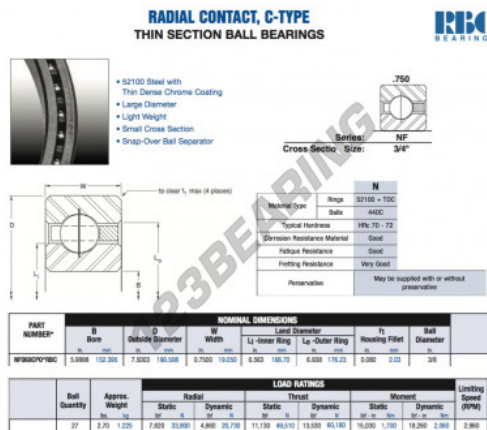

Deep groove ball bearing single row NF060-CP0-RBC - NF060-CP0-RBC

<https://www.123bearing.co.uk/bearing-housing/deep-groove-bearing/single-row/nf060-cp0-rbc>

PRODUCT FEATURES

Brand	RBC
N° Ean13	3663952539249
Inside diameter	152.395 mm
Outside diameter	190.508 mm
Thickness	19.05 mm
Weight	1225 g
Packaging	1