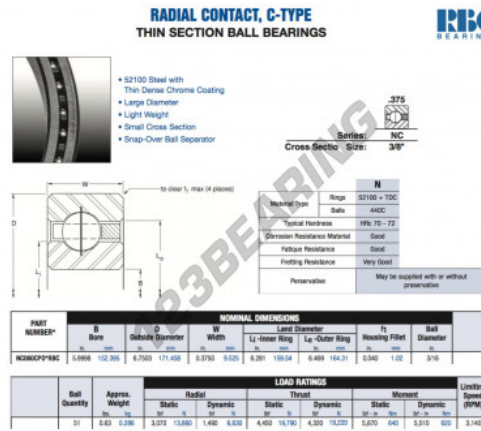

Deep groove ball bearing single row NC060-CP0-RBC - NC060-CP0-RBC

<https://www.123bearing.co.uk/bearing-housing/deep-groove-bearing/single-row/nc060-cp0-rbc>

PRODUCT FEATURES

Brand	RBC
N° Ean13	3663952539225
Inside diameter	152.395 mm
Outside diameter	171.458 mm
Thickness	9.525 mm
Weight	286 g
Packaging	1