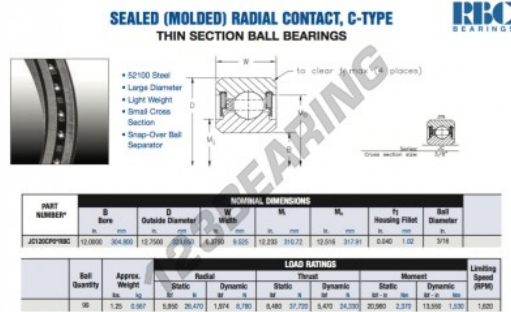

Deep groove ball bearing single row JC120-CP0-RBC - JC120-CP0-RBC

<https://www.123bearing.co.uk/bearing-housing/deep-groove-bearing/single-row/jc120-cp0-rbc>

PRODUCT FEATURES

Brand	RBC
N° Ean13	3663952538709
Inside diameter	304.8 mm
Outside diameter	323.85 mm
Thickness	9.525 mm
Weight	567 g
Packaging	1