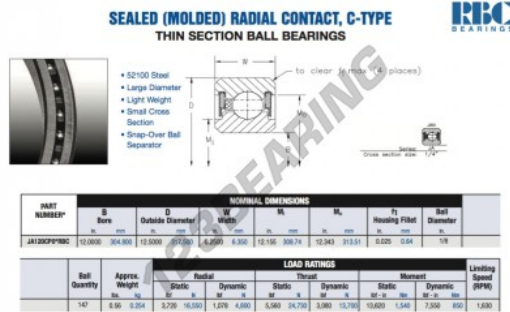

## Deep groove ball bearing single row JA120-CP0-RBC - JA120-CP0-RBC

<https://www.123bearing.co.uk/bearing-housing/deep-groove-bearing/single-row/ja120-cp0-rbc>

### PRODUCT FEATURES

Brand	RBC
N° Ean13	3663952538686
Inside diameter	304.8 mm
Outside diameter	317.5 mm
Thickness	6.35 mm
Weight	254 g
Packaging	1

[contact@123bearing.co.uk](mailto:contact@123bearing.co.uk)