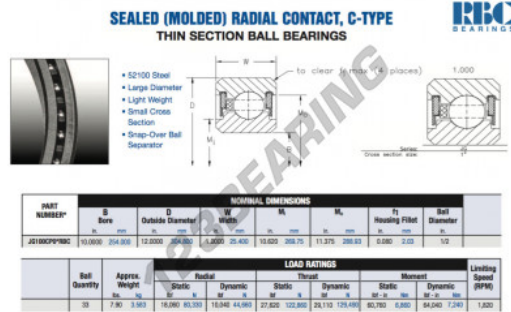

Deep groove ball bearing single row JG100-CP0-RBC - JG100-CP0-RBC

<https://www.123bearing.co.uk/bearing-housing/deep-groove-bearing/single-row/jg100-cp0-rbc>

PRODUCT FEATURES

Brand	RBC
N° Ean13	3663952538617
Inside diameter	254 mm
Outside diameter	304.8 mm
Thickness	25.4 mm
Weight	3583 g
Packaging	1