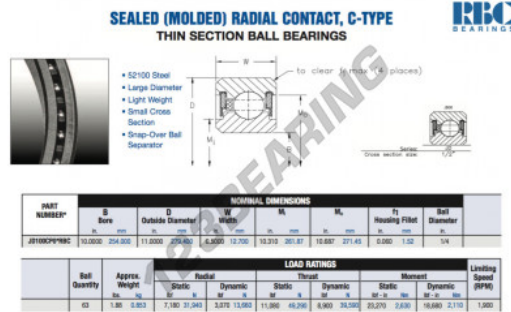

Deep groove ball bearing single row JD100-CP0-RBC - JD100-CP0-RBC

<https://www.123bearing.co.uk/bearing-housing/deep-groove-bearing/single-row/jd100-cp0-rbc>

PRODUCT FEATURES

Brand	RBC
N° Ean13	3663952538594
Inside diameter	254 mm
Outside diameter	279.4 mm
Thickness	12.7 mm
Weight	853 g
Packaging	1