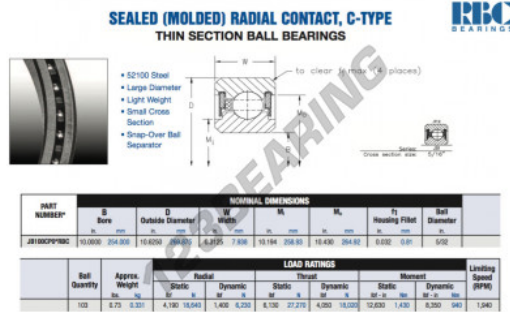

Deep groove ball bearing single row JB100-CP0-RBC - JB100-CP0-RBC

<https://www.123bearing.co.uk/bearing-housing/deep-groove-bearing/single-row/jb100-cp0-rbc>

PRODUCT FEATURES

Brand	RBC
N° Ean13	3663952538570
Inside diameter	254 mm
Inside diameter	10" inch
Outside diameter	269.875 mm
Outside diameter	10 5/8" inch
Thickness	7.938 mm
Thickness	5/16" inch
Weight	331 g
Packaging	1