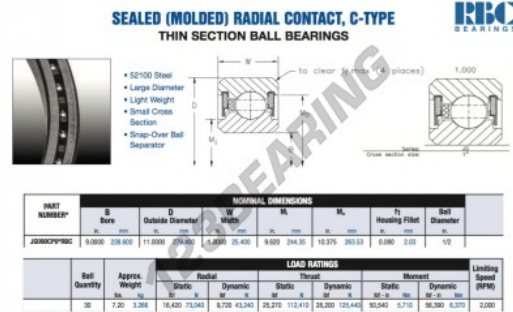

Deep groove ball bearing single row JG090-CP0-RBC - JG090-CP0-RBC

<https://www.123bearing.co.uk/bearing-housing/deep-groove-bearing/single-row/jg090-cp0-rbc>

PRODUCT FEATURES

Brand	RBC
N° Ean13	3663952538556
Inside diameter	228.6 mm
Outside diameter	279.4 mm
Thickness	25.4 mm
Weight	3266 g
Packaging	1