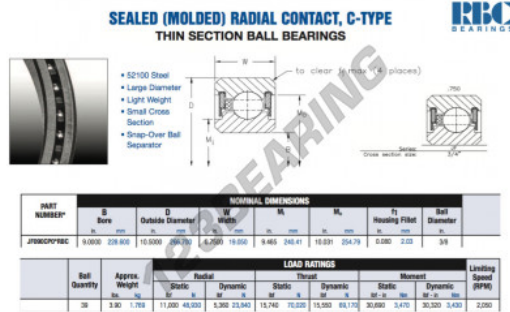

## Deep groove ball bearing single row JF090-CP0-RBC - JF090-CP0-RBC

<https://www.123bearing.co.uk/bearing-housing/deep-groove-bearing/single-row/jf090-cp0-rbc>

### PRODUCT FEATURES

Brand	RBC
N° Ean13	3663952538549
Inside diameter	228.6 mm
Outside diameter	266.7 mm
Thickness	19.05 mm
Weight	1769 g
Packaging	1

[contact@123bearing.co.uk](mailto:contact@123bearing.co.uk)