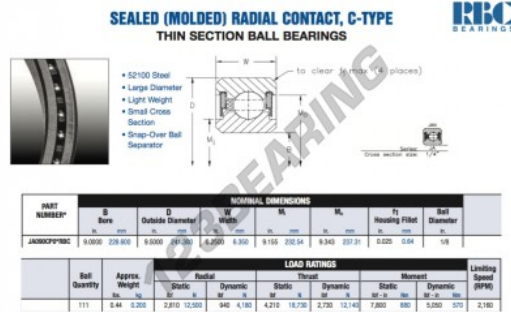

Deep groove ball bearing single row JA090-CP0-RBC - JA090-CP0-RBC

<https://www.123bearing.co.uk/bearing-housing/deep-groove-bearing/single-row/ja090-cp0-rbc>

PRODUCT FEATURES

Brand	RBC
N° Ean13	3663952538501
Inside diameter	228.6 mm
Inside diameter	9" inch
Outside diameter	241.3 mm
Outside diameter	9 1/2" inch
Thickness	6.35 mm
Thickness	1/4" inch
Weight	200 g
Packaging	1