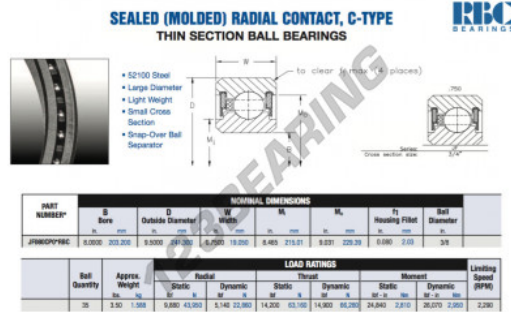

## Deep groove ball bearing single row JF080-CP0-RBC - JF080-CP0-RBC

<https://www.123bearing.co.uk/bearing-housing/deep-groove-bearing/single-row/jf080-cp0-rbc>

### PRODUCT FEATURES

Brand	RBC
N° Ean13	3663952538488
Inside diameter	203.2 mm
Outside diameter	241.3 mm
Thickness	19.05 mm
Weight	1588 g
Packaging	1

[contact@123bearing.co.uk](mailto:contact@123bearing.co.uk)