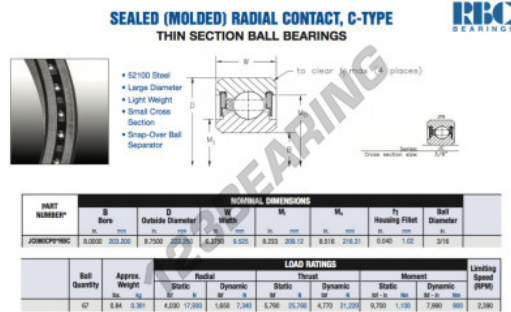

Deep groove ball bearing single row JC080-CP0-RBC - JC080-CP0-RBC

<https://www.123bearing.co.uk/bearing-housing/deep-groove-bearing/single-row/jc080-cp0-rbc>

PRODUCT FEATURES

Brand	RBC
N° Ean13	3663952538464
Inside diameter	203.2 mm
Inside diameter	8" inch
Outside diameter	222.25 mm
Outside diameter	8 3/4" inch
Thickness	9.525 mm
Thickness	3/8" inch
Weight	381 g
Packaging	1