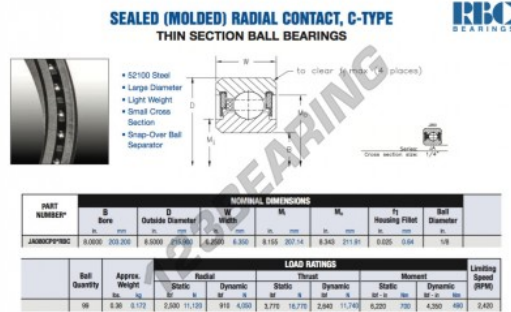

Deep groove ball bearing single row JA080-CP0-RBC - JA080-CP0-RBC

<https://www.123bearing.co.uk/bearing-housing/deep-groove-bearing/single-row/ja080-cp0-rbc>

PRODUCT FEATURES

Brand	RBC
N° Ean13	3663952538440
Inside diameter	203.2 mm
Outside diameter	215.9 mm
Thickness	6.35 mm
Weight	172 g
Packaging	1