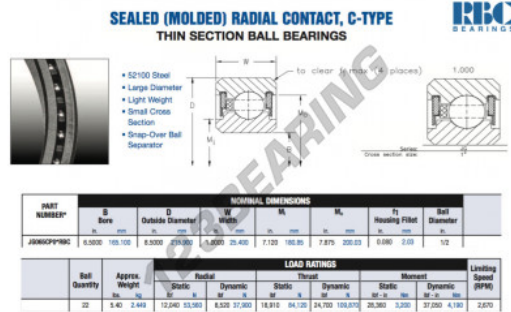

## Deep groove ball bearing single row JG065-CP0-RBC - JG065-CP0-RBC

<https://www.123bearing.co.uk/bearing-housing/deep-groove-bearing/single-row/jg065-cp0-rbc>

### PRODUCT FEATURES

Brand	RBC
N° Ean13	3663952538310
Inside diameter	165.1 mm
Outside diameter	215.9 mm
Thickness	25.4 mm
Weight	2449 g
Packaging	1

[contact@123bearing.co.uk](mailto:contact@123bearing.co.uk)