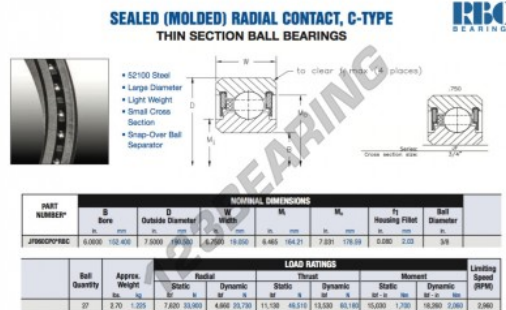

Deep groove ball bearing single row JF060-CP0-RBC - JF060-CP0-RBC

<https://www.123bearing.co.uk/bearing-housing/deep-groove-bearing/single-row/jf060-cp0-rbc>

PRODUCT FEATURES

Brand	RBC
N° Ean13	3663952538242
Inside diameter	152.4 mm
Inside diameter	6" inch
Outside diameter	190.5 mm
Outside diameter	7 1/2" inch
Thickness	19.05 mm
Thickness	3/4" inch
Weight	1225 g
Packaging	1