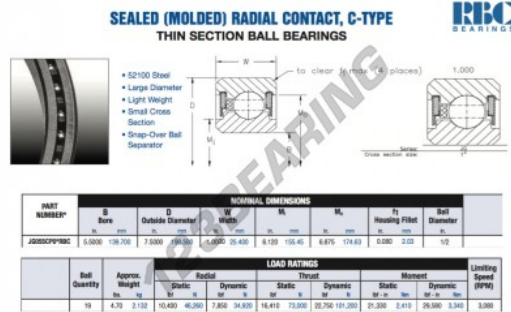

Deep groove ball bearing single row JG055-CP0-RBC - JG055-CP0-RBC

<https://www.123bearing.co.uk/bearing-housing/deep-groove-bearing/single-row/jg055-cp0-rbc>

PRODUCT FEATURES

Brand	RBC
N° Ean13	3663952538198
Inside diameter	139.7 mm
Outside diameter	190.5 mm
Thickness	25.4 mm
Weight	2132 g
Packaging	1