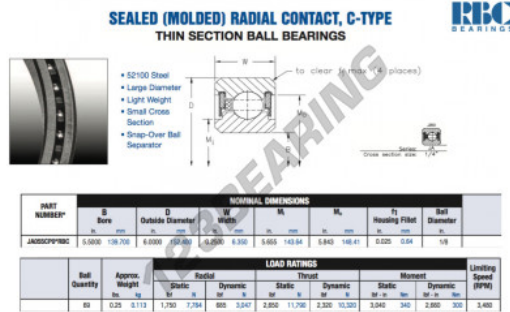

Deep groove ball bearing single row JA055-CP0-RBC - JA055-CP0-RBC

<https://www.123bearing.co.uk/bearing-housing/deep-groove-bearing/single-row/ja055-cp0-rbc>

PRODUCT FEATURES

Brand	RBC
N° Ean13	3663952538143
Inside diameter	139.7 mm
Outside diameter	152.4 mm
Thickness	6.35 mm
Weight	113 g
Packaging	1