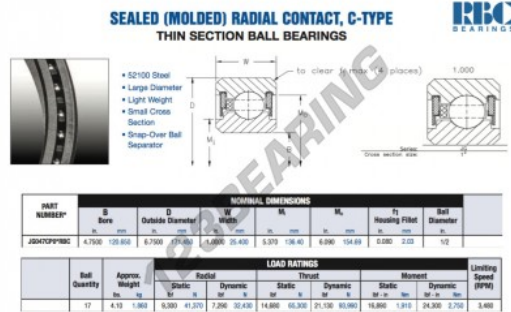

## Deep groove ball bearing single row JG047-CP0-RBC - JG047-CP0-RBC

<https://www.123bearing.co.uk/bearing-housing/deep-groove-bearing/single-row/jg047-cp0-rbc>

### PRODUCT FEATURES

Brand	RBC
N° Ean13	3663952538075
Inside diameter	120.65 mm
Outside diameter	171.45 mm
Thickness	25.4 mm
Weight	1860 g
Packaging	1

[contact@123bearing.co.uk](mailto:contact@123bearing.co.uk)