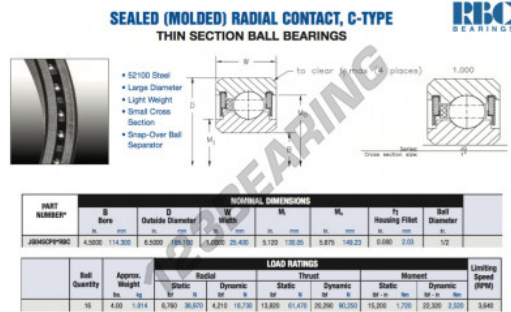

Deep groove ball bearing single row JG045-CP0-RBC - JG045-CP0-RBC

<https://www.123bearing.co.uk/bearing-housing/deep-groove-bearing/single-row/jg045-cp0-rbc>

PRODUCT FEATURES

Brand	RBC
N° Ean13	3663952538020
Inside diameter	114.3 mm
Outside diameter	165.1 mm
Thickness	25.4 mm
Weight	1814 g
Packaging	1