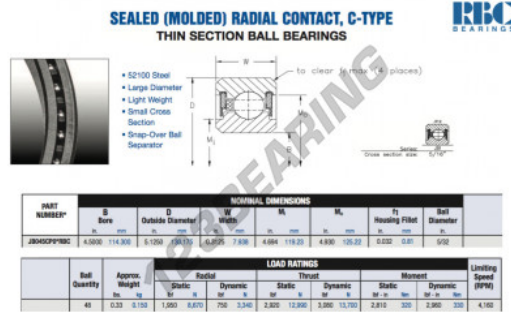

Deep groove ball bearing single row JB045-CP0-RBC - JB045-CP0-RBC

<https://www.123bearing.co.uk/bearing-housing/deep-groove-bearing/single-row/jb045-cp0-rbc>

PRODUCT FEATURES

Brand	RBC
N° Ean13	3663952537986
Inside diameter	114.3 mm
Inside diameter	4 1/2" inch
Outside diameter	130.175 mm
Outside diameter	5 1/8" inch
Thickness	7.938 mm
Thickness	5/16" inch
Weight	150 g
Packaging	1