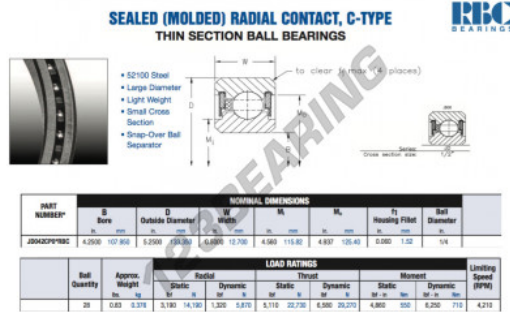

Deep groove ball bearing single row JD042-CP0-RBC - JD042-CP0-RBC

<https://www.123bearing.co.uk/bearing-housing/deep-groove-bearing/single-row/jd042-cp0-rbc>

PRODUCT FEATURES

Brand	RBC
N° Ean13	3663952537948
Inside diameter	107.95 mm
Outside diameter	133.35 mm
Thickness	12.7 mm
Weight	376 g
Packaging	1