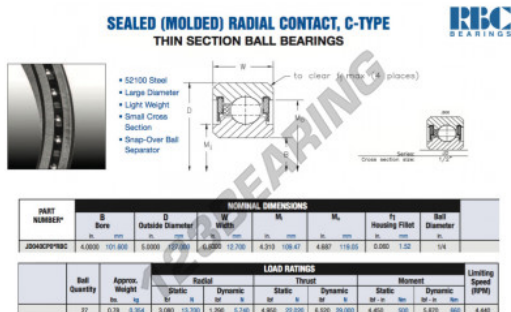

Deep groove ball bearing single row JD040-CP0-RBC - JD040-CP0-RBC

<https://www.123bearing.co.uk/bearing-housing/deep-groove-bearing/single-row/jd040-cp0-rbc>

PRODUCT FEATURES

Brand	RBC
N° Ean13	3663952537887
Inside diameter	101.6 mm
Outside diameter	127 mm
Thickness	12.7 mm
Weight	354 g
Packaging	1