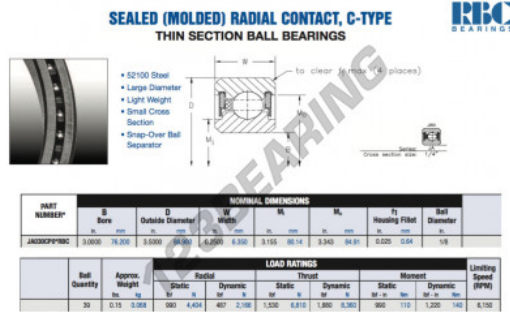

Deep groove ball bearing single row JA030-CP0-RBC - JA030-CP0-RBC

<https://www.123bearing.co.uk/bearing-housing/deep-groove-bearing/single-row/ja030-cp0-rbc>

PRODUCT FEATURES

Brand	RBC
N° Ean13	3663952537818
Inside diameter	76.2 mm
Outside diameter	88.9 mm
Thickness	6.35 mm
Weight	68 g
Packaging	1